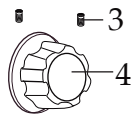

503312

WPG150E Base Unit Assembly