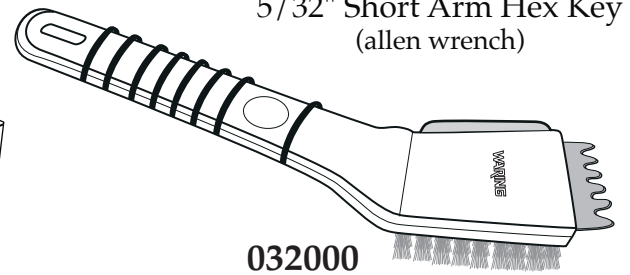

Date Code Location
YY|MM|DD
year year|month month|day day

Europe Panini Perfetto® /
Tostato Perfetto® Compact
Italian-Style Panini Grills

WFG150E
Single Flat Grill

WPG150E
Single Ribbed Grill

503312

WPG150E Base Unit Assembly

WARING COMMERCIAL

Unit Components

WFG150E-WPG150E

Catalog/Model

WFG150E

WPG150E

Illustration#	Part#	Description
1	028625	Pivot Bracket Screw Set (1 small 1 large)
2	028624	Pivot Bracket
3	028627	Set Screw (2 required)
4	028626	Control Knob
5	029502	Drip Tray
6	028622	Foot (4 required)
7	028623	Foot Screw (4 required)
8	029478	On/Off Switch
9	030018	Indicator Light
10	030013	Thermostat
11	029943	Thermostat Screw (2 required)
12	029944	Cover
13	029946	Washer (4 required)
14	029947	Screw (4 required)
15	029950	Hex Head Bolt
16	029951	Washer
17	029952	Top Insulation Plate
18	029948	Top Insulation
19	029954	Top Element Plate
20	029962	Hex Head Bolt (4 required)
21	029963	Spring Washer (4 required)
22	029964	Washer (4 required)
23	029956	Fiber Sleeve (2 required)
24	029957	Plastic Sleeve (2 required)
25	029958	Screw (2 required)
26	029959	Washer (2 required)
27	030155	Top Element
28	029965	Top Ribbed Grill Plate
	029966	Top Flat Grill Plate
29	036549	Screw (2 required <i>on units after 11/10/2017</i>)
	030054	Screw
30	036550	Tension Bolts (2 required <i>on units after 11/10/2017</i>)
	030055	Tension Screw