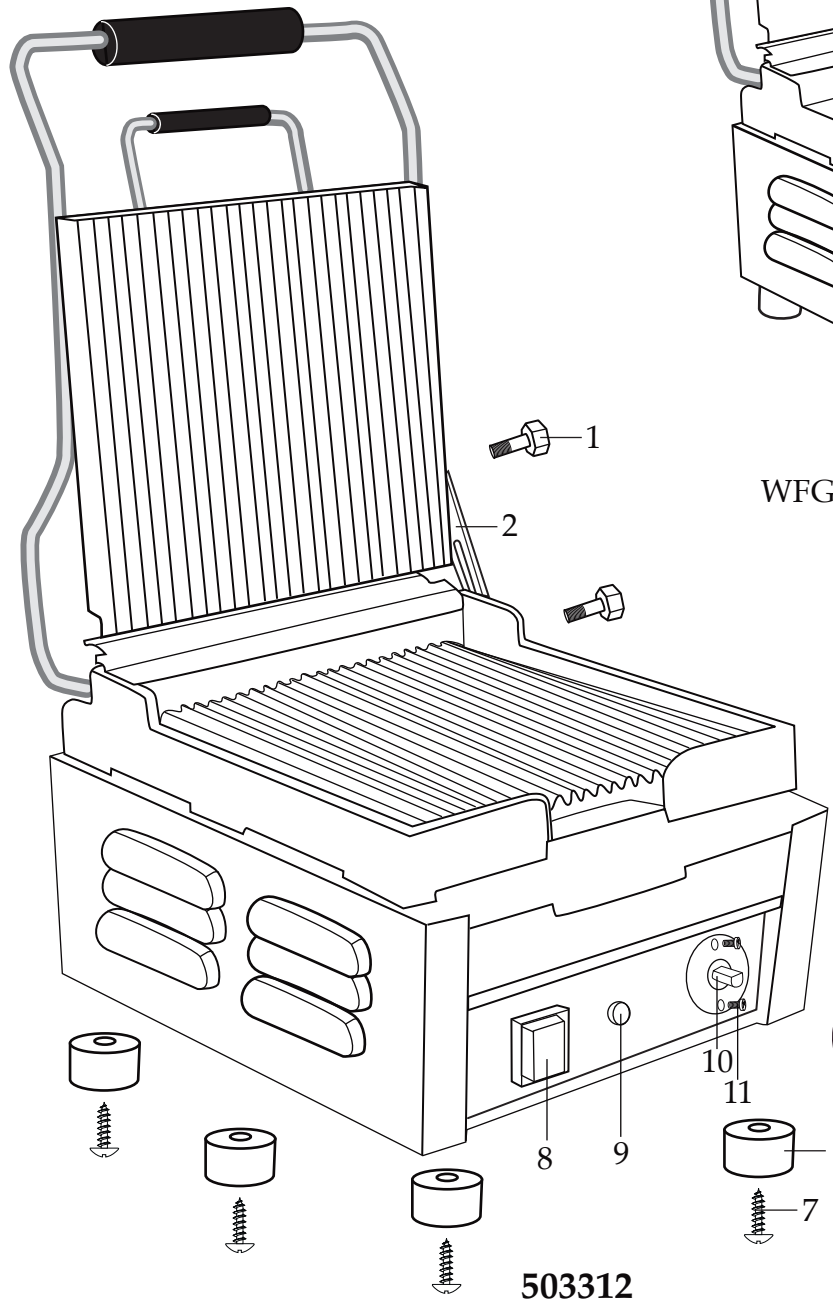

503312

WPG150E Base Unit Assembly