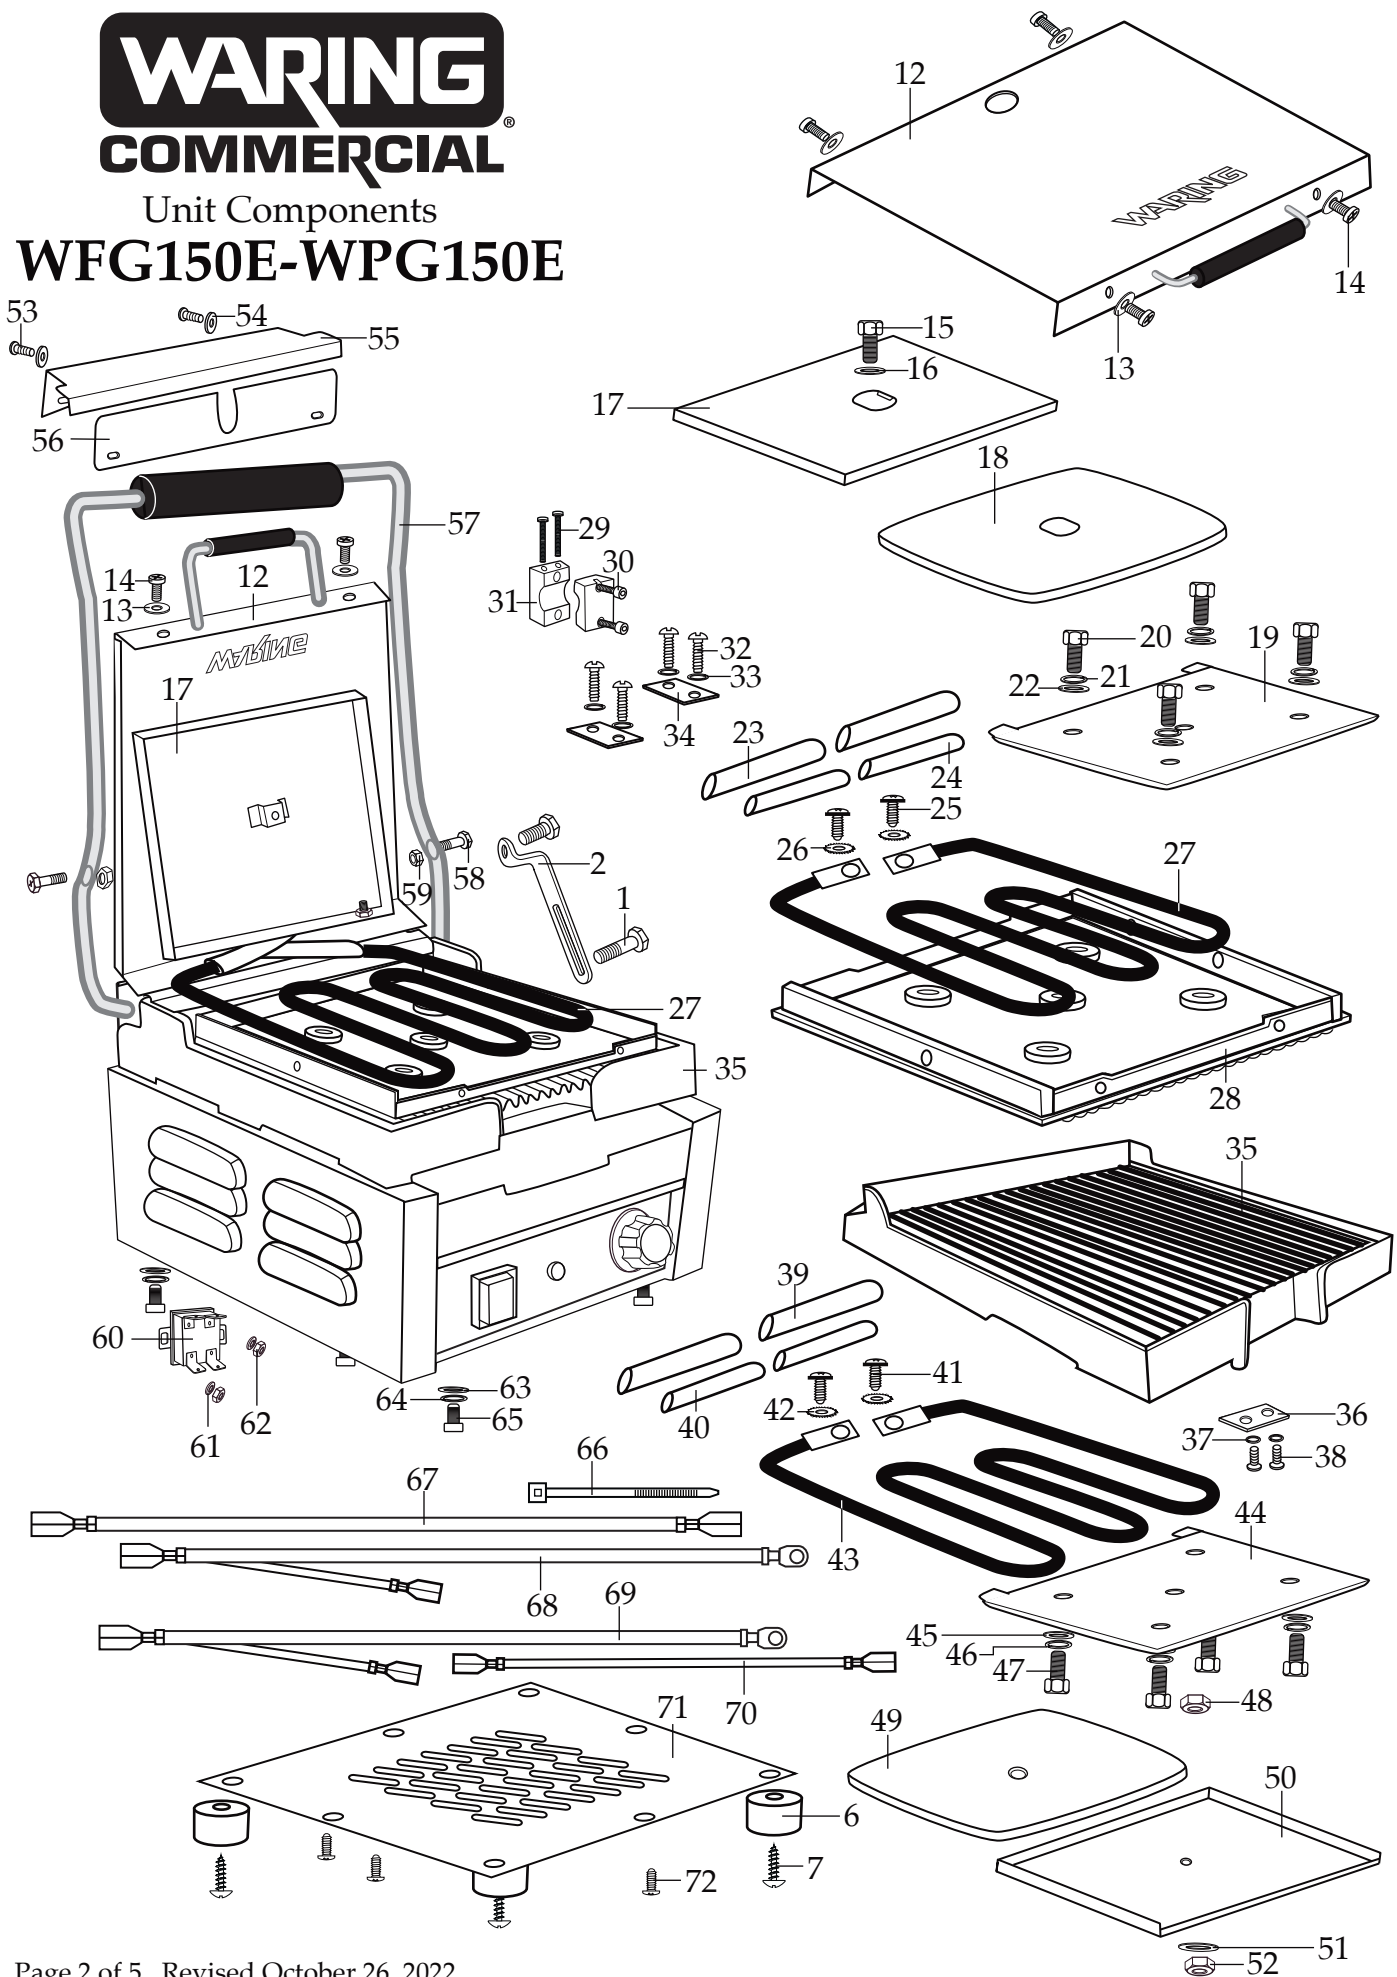

Date Code Location
YY|MM|DD
year year|month month|day day

Europe Panini Perfetto® /
Tostato Perfetto® Compact
Italian-Style Panini Grills

WFG150E
Single Flat Grill

WPG150E
Single Ribbed Grill

503312

WPG150E Base Unit Assembly

WARING COMMERCIAL

Unit Components

WFG150E-WPG150E

Catalog/Model

WFG150E

WPG150E

Illustration#	Part#	Description
1	028625	Pivot Bracket Screw Set (1 small 1 large)
2	028624	Pivot Bracket
3	028627	Set Screw (2 required)
4	028626	Control Knob
5	029502	Drip Tray
6	028622	Foot (4 required)
7	028623	Foot Screw (4 required)
8	029478	On/Off Switch
9	030018	Indicator Light
10	030013	Thermostat
11	029943	Thermostat Screw (2 required)
12	029944	Cover
13	029946	Washer (4 required)
14	029947	Screw (4 required)
15	029950	Hex Head Bolt
16	029951	Washer
17	029952	Top Insulation Plate
18	029948	Top Insulation
19	029954	Top Element Plate
20	029962	Hex Head Bolt (4 required)
21	029963	Spring Washer (4 required)
22	029964	Washer (4 required)
23	029956	Fiber Sleeve (2 required)
24	029957	Plastic Sleeve (2 required)
25	029958	Screw (2 required)
26	029959	Washer (2 required)
27	030155	Top Element
28	029965	Top Ribbed Grill Plate
	029966	Top Flat Grill Plate
29	036549	Screw (2 required <i>on units after 11/10/2017</i>)
	030054	Screw
30	036550	Tension Bolts (2 required <i>on units after 11/10/2017</i>)
	030055	Tension Screw